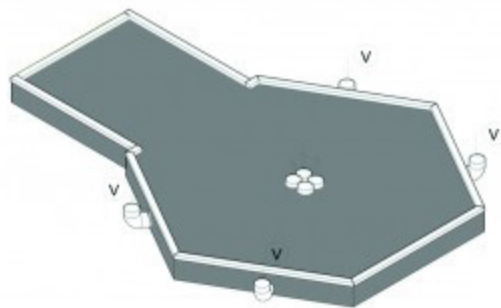

GRILL CABIN 9.2 m² WITH EXTENSION (2.90 m²)

GRILL CABIN 9.2 m² WITH EXTENSION 1830 x 1700 (3 m²)

USE THIS DRAWING IF YOU PLACED AN ORDER FROM
6TH OF OCTOBER 2019!