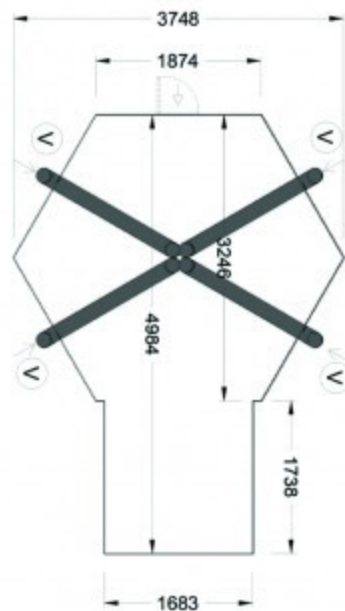

GRILL CABIN 9.2 m² WITH EXTENSION (2.90 m²)

GRILL CABIN 9.2 m² WITH EXTENSION 1830 x 1700 (3 m²)

USE THIS DRAWING IF YOU PLACED AN ORDER FROM
6TH OF OCTOBER 2019!