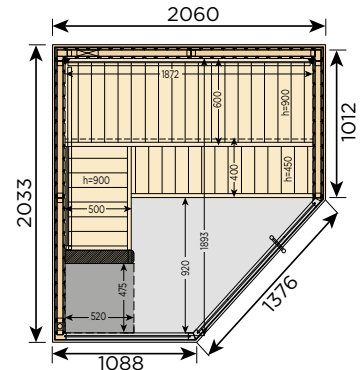

Variant View Large Corner
S2020CV