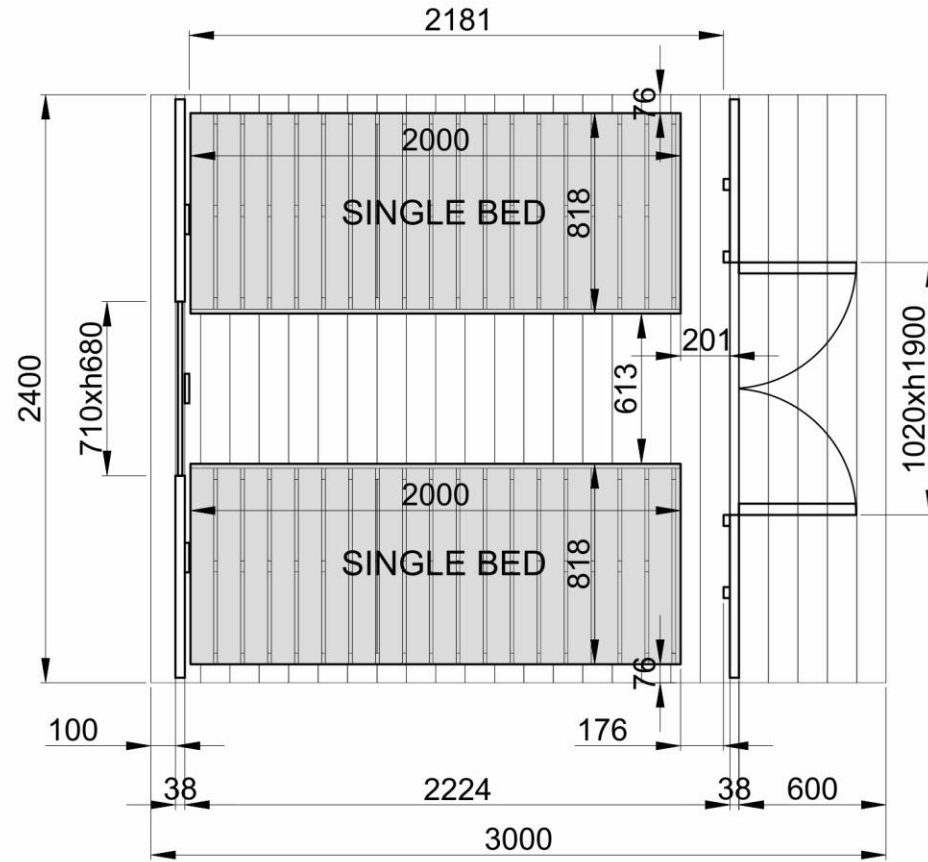

**CAMPING POD 2.4 x 3 M**  
Terrace 0.6 m / room size 2.2 m

PLAN

## FURNITURE LAYOUT 1

PLAN

CUT VIEW

## FURNITURE LAYOUT 2

PLAN

CUT VIEW

# CAMPING POD 2.4 x 3 M / With 0.6 m terrace FURNITURE LAYOUT 3

PLAN

CUT VIEW