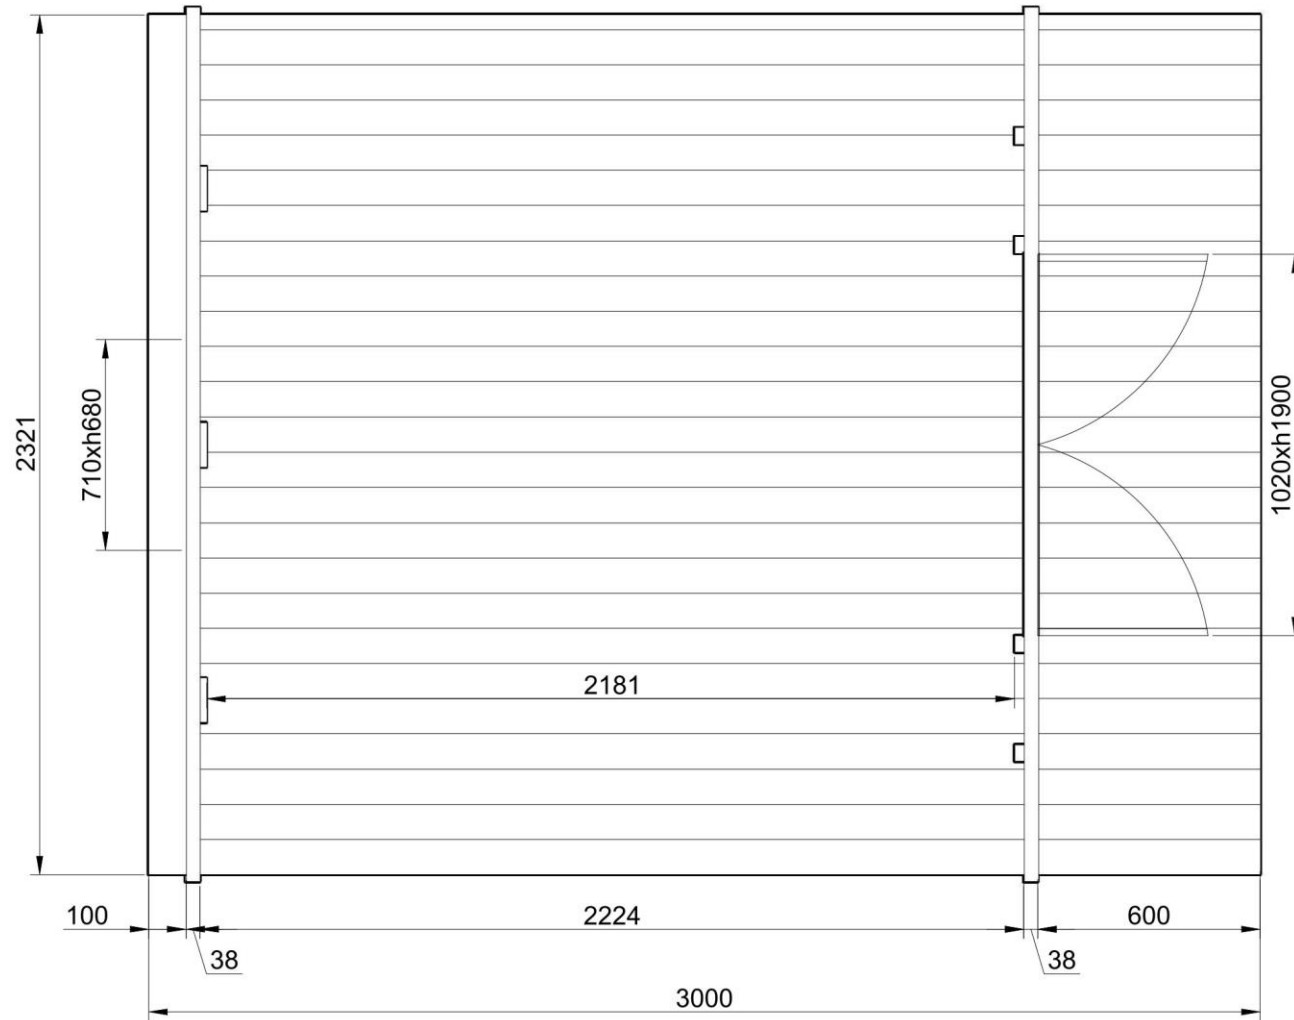

**CAMPING POD 2.4 x 3 M**  
Terrace 0.6 m / room size 2.2 m

PLAN

# CAMPING POD 2.4 x 3 M / With 0.6 m terrace

## FURNITURE LAYOUT 1

PLAN

CUT VIEW

## FURNITURE LAYOUT 2

PLAN

CUT VIEW