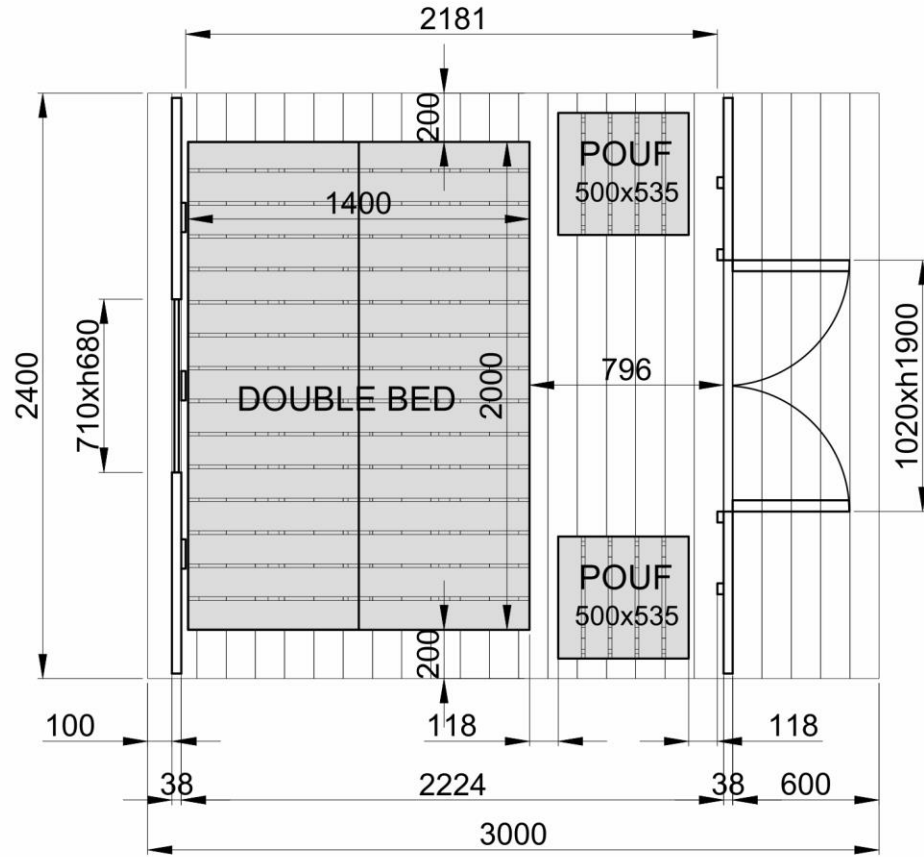

**CAMPING POD 2.4 x 3 M**  
Terrace 0.6 m / room size 2.2 m

PLAN

## FURNITURE LAYOUT 1

PLAN

CUT VIEW

## FURNITURE LAYOUT 2

PLAN

CUT VIEW

# CAMPING POD 2.4 x 3 M / With 0.6 m terrace FURNITURE LAYOUT 3

PLAN

CUT VIEW