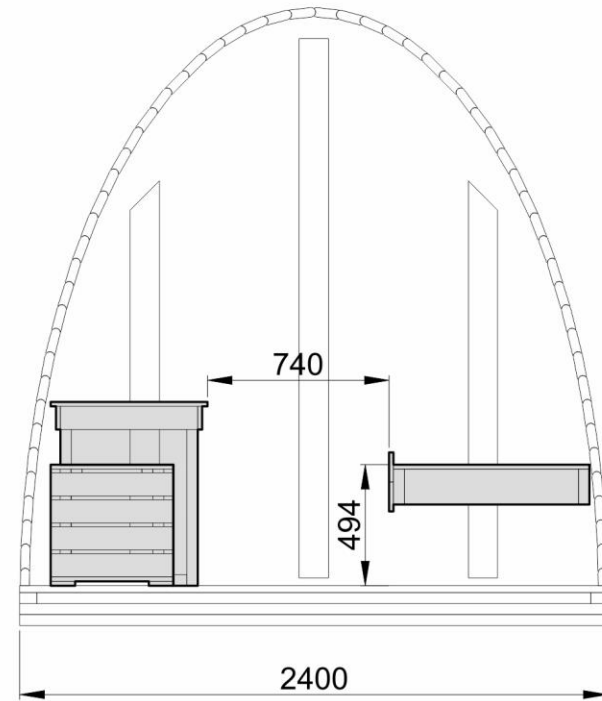

## FURNITURE LAYOUT 1

PLAN

CUT VIEW

# CAMPING POD 2.4 x 3 M / With 0.6 m terrace

## FURNITURE LAYOUT 2

PLAN

CUT VIEW

# CAMPING POD 2.4 x 3 M / With 0.6 m terrace FURNITURE LAYOUT 3

PLAN

CUT VIEW