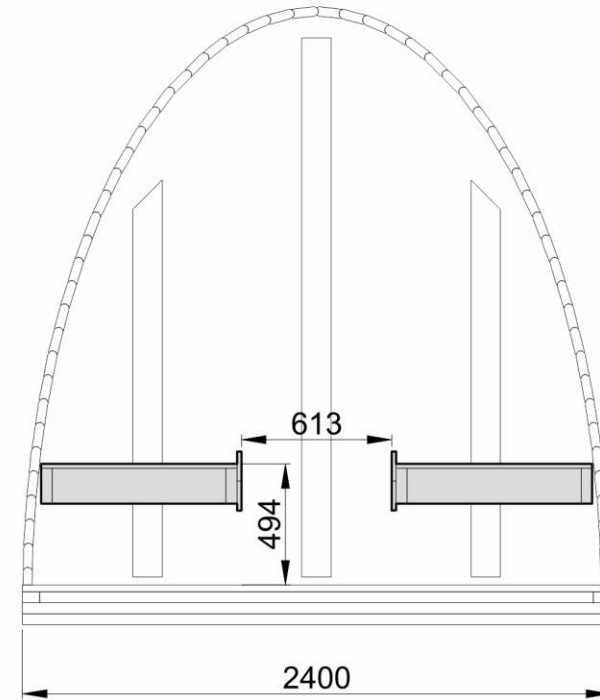

**CAMPING POD 2.4 x 3 M**  
Terrace 0.6 m / room size 2.2 m

PLAN

# CAMPING POD 2.4 x 3 M / With 0.6 m terrace

# CAMPING POD 2.4 x 3 M / With 0.6 m terrace FURNITURE LAYOUT 3

PLAN

CUT VIEW