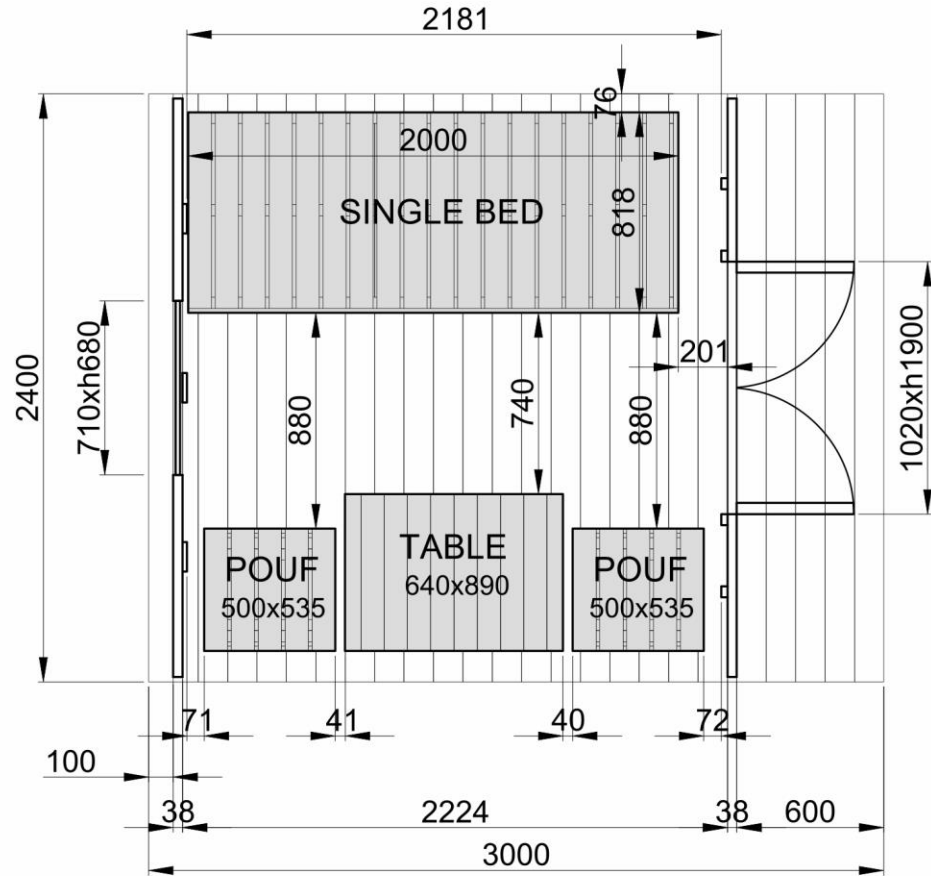

## FURNITURE LAYOUT 1

PLAN

CUT VIEW

# CAMPING POD 2.4 x 3 M / With 0.6 m terrace

## FURNITURE LAYOUT 2

PLAN

CUT VIEW

# CAMPING POD 2.4 x 3 M / With 0.6 m terrace FURNITURE LAYOUT 3

PLAN

CUT VIEW