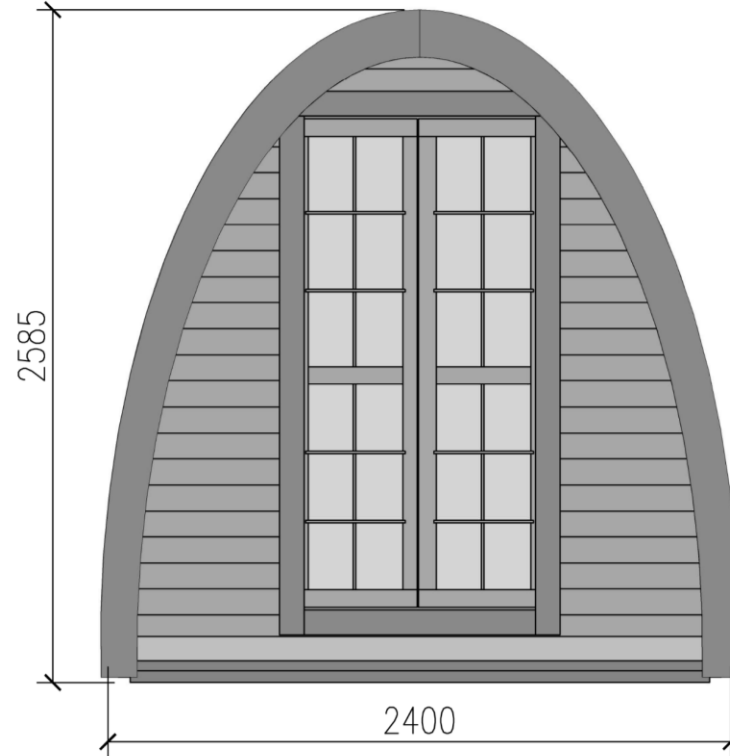

CAMPING POD 2.4 x 4.8 M

Without terrace / 1st room 2.4 m / 2nd room 2 m

CAMPING POD 2.4 x 4.8 M

Without terrace / 1st room 2.4 m / 2nd room 2 m