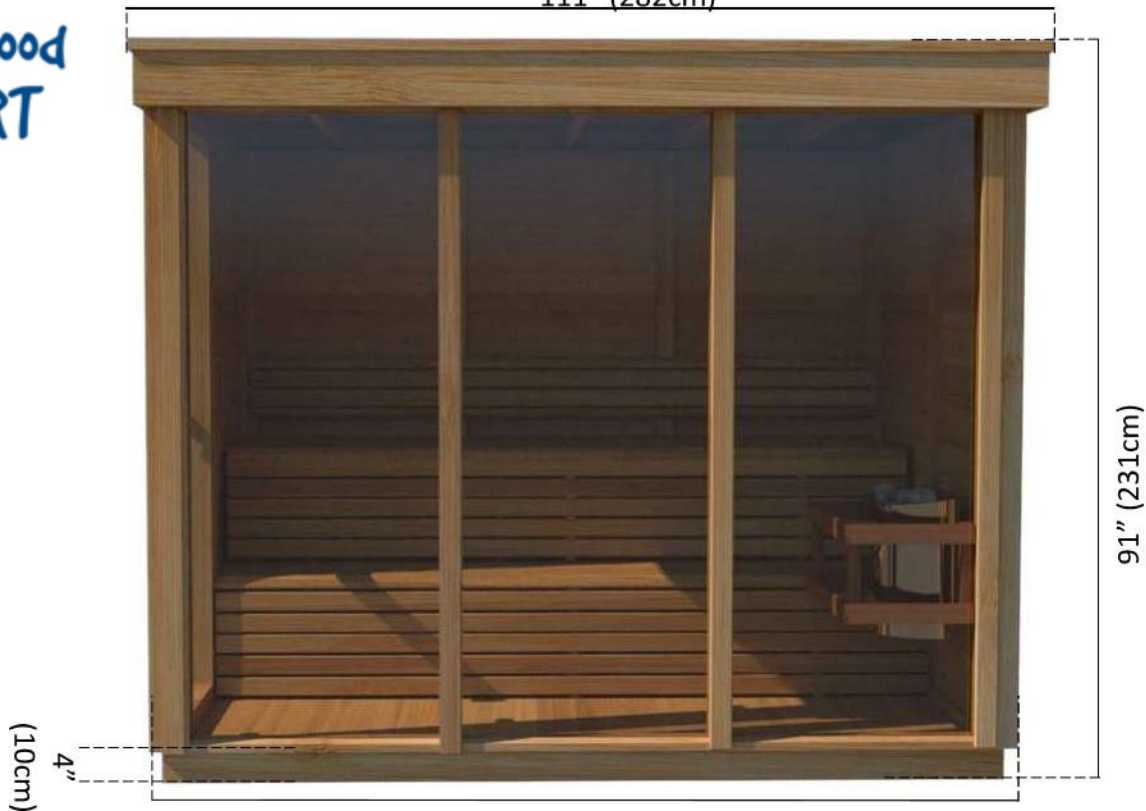

Outdoor Gartensauna Cube Style Medium

"x100"(173cmx254cm)

111" (282cm)

104 1/2" (266cm)

71" (180cm)

Outdoor Gartensauna Cube Style Medium

x100" (173cmx254cm)

Outdoor Gartensauna Cube Style Medium

x100"(173cmx254cm)

CU580

Crate Size

122"x45"x60"
(310x114x152cm)

Crate Weight

1586lbs (719kg)